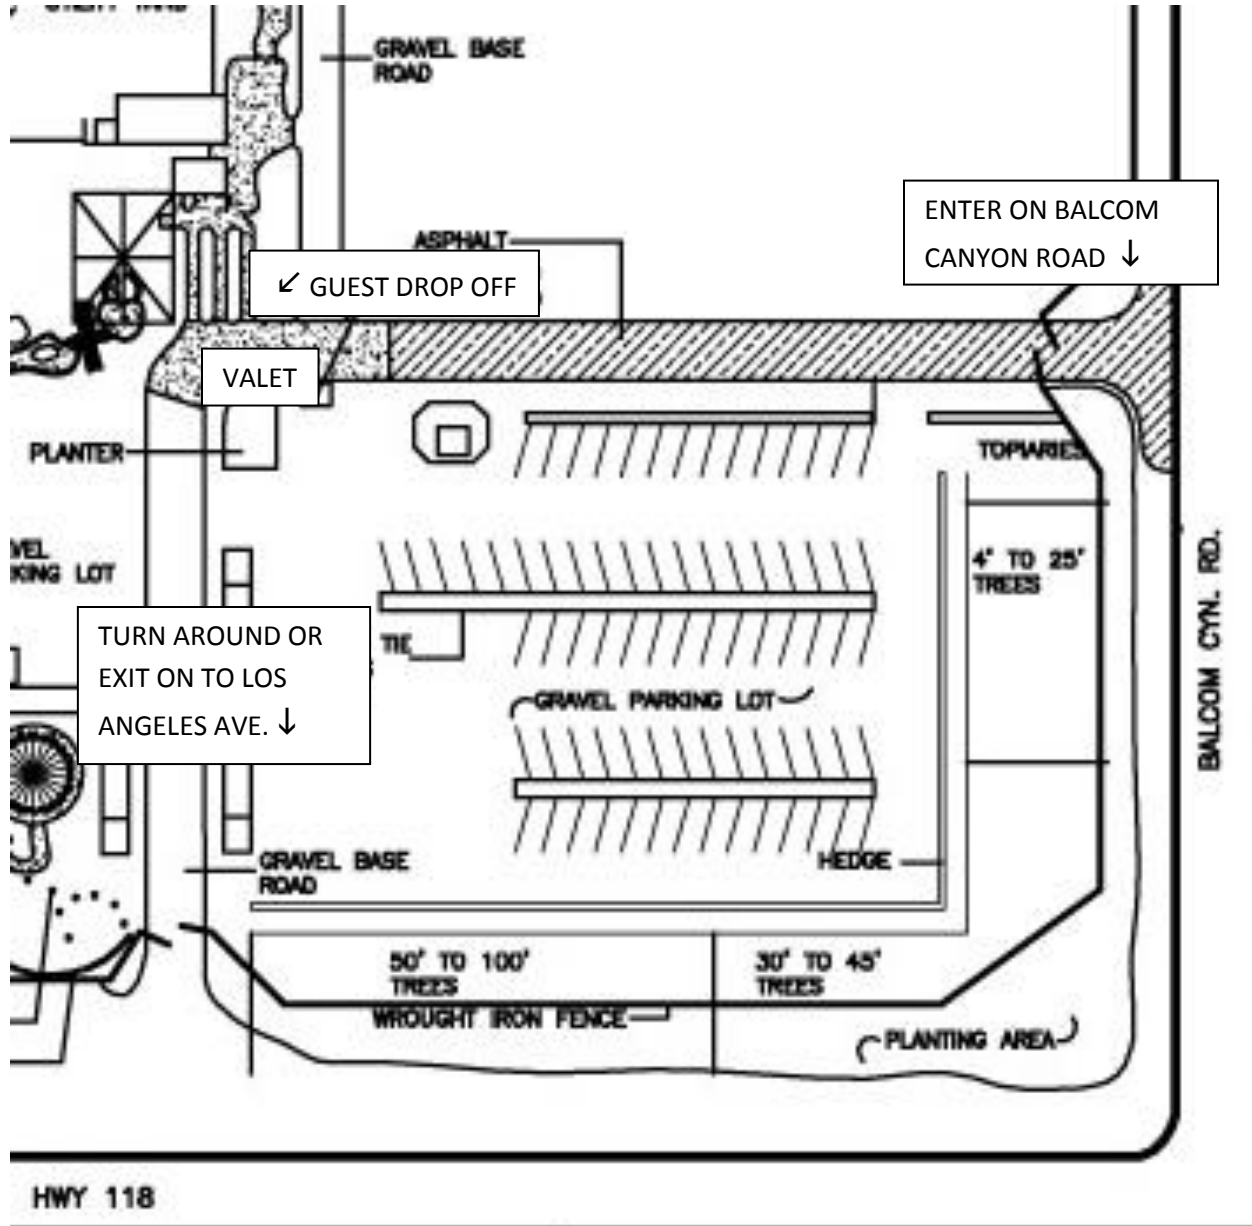

## Driver's Information Map

**FOR NAVIGATION:** Use the address 4465 Balcom Canyon Road, MOORPARK, 93021

**IMPORTANT: PULL DOWN THE DRIVEWAY. DO NOT PARK/STOP OUTSIDE PROPERTY BOUNDARIES**

Our Permit does not allow offsite parking. Fines can be \$1,000+. We can accommodate parking you inside the gates and or help you turn around or exit.